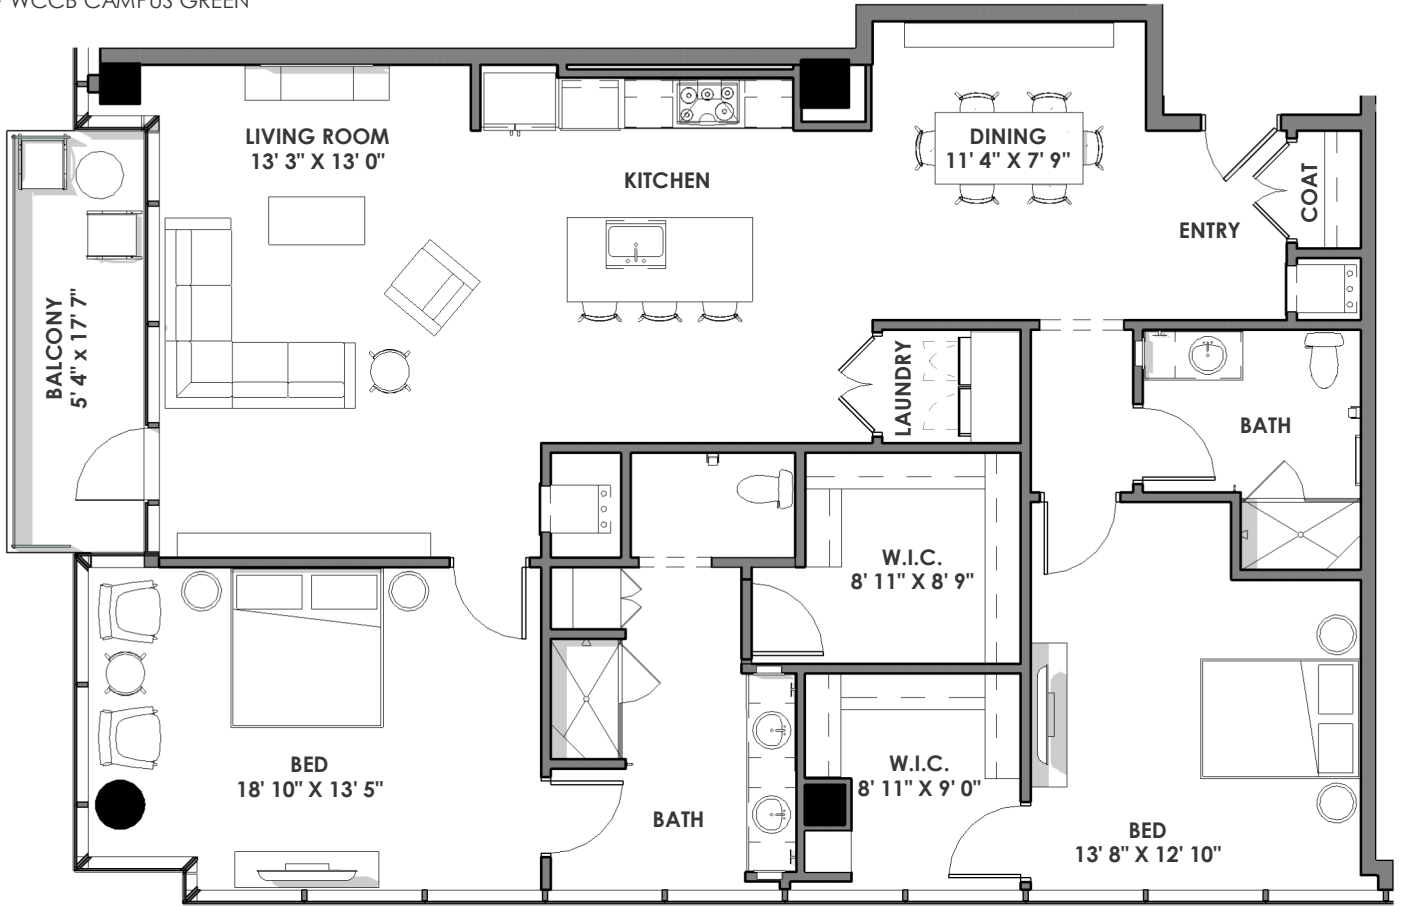

← WCCB CAMPUS GREEN

CITY VIEW
↓

← WCCB CAMPUS GREEN CHESEOEAKE BAY ATLANTIC OCEAN →

CEILING HEIGHTS

LIVING | 10' - 6" at level 19-21
 BED | 10' - 6" at level 19-21
 REST OF UNIT | 8' - 6"

LIVING | 12' - 0" at level 22
 BED | 12' - 0" at level 22
 REST OF UNIT | 10' - 0" at level 22

1/8" = 1'-0"

WESTMINSTER CANTERBURY | BAY TOWER

GREENWICH - 19-22