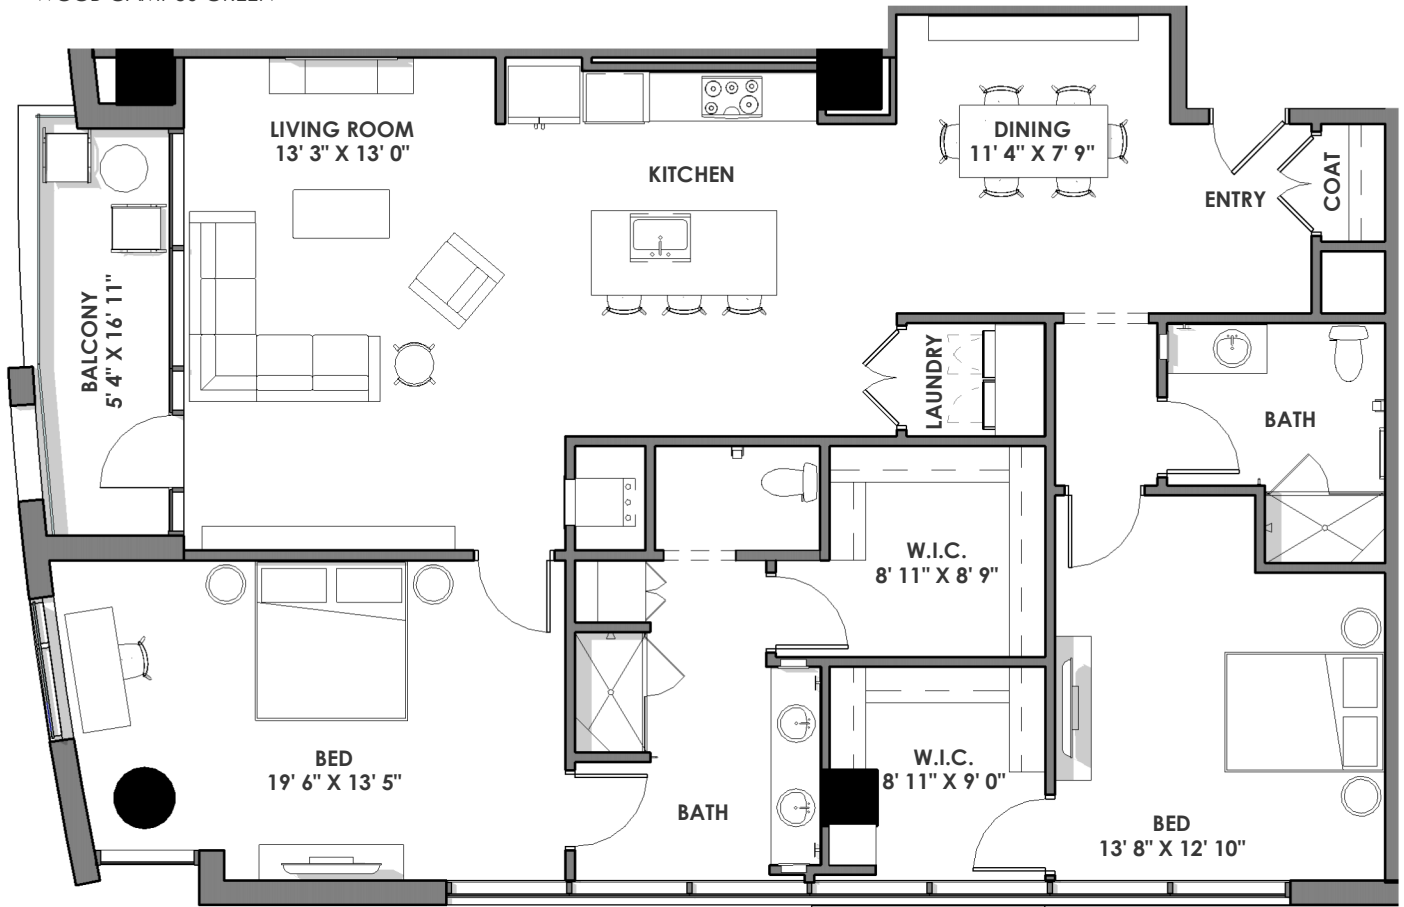

← WCCB CAMPUS GREEN

CITY VIEW
↓

← WCCB CAMPUS GREEN CHESAPEAKE BAY ATLANTIC OCEAN →

CEILING HEIGHTS

LIVING | 9' - 10"
BED | 9' - 10"
REST OF UNIT | 8' - 6"

1/8" = 1'-0"

TRUE

WESTMINSTER CANTERBURY | BAY TOWER

GREENWICH - 6-18