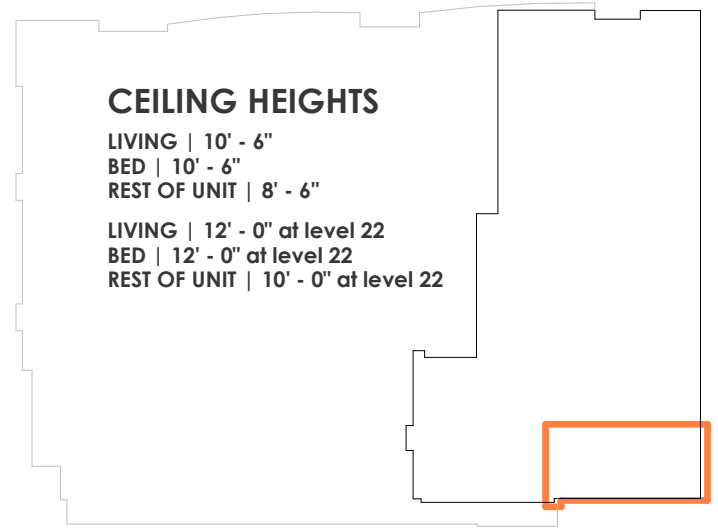

← WCCB CAMPUS GREEN      CITY VIEW      ATLANTIC OCEAN →

← WCCB CAMPUS GREEN      CHESAPEAKE BAY      ATLANTIC OCEAN →

**CEILING HEIGHTS**

- LIVING | 10' - 6"
- BED | 10' - 6"
- REST OF UNIT | 8' - 6"
- LIVING | 12' - 0" at level 22
- BED | 12' - 0" at level 22
- REST OF UNIT | 10' - 0" at level 22

1/8" = 1'-0"

LEVEL 19-22  
TRUE NORTH