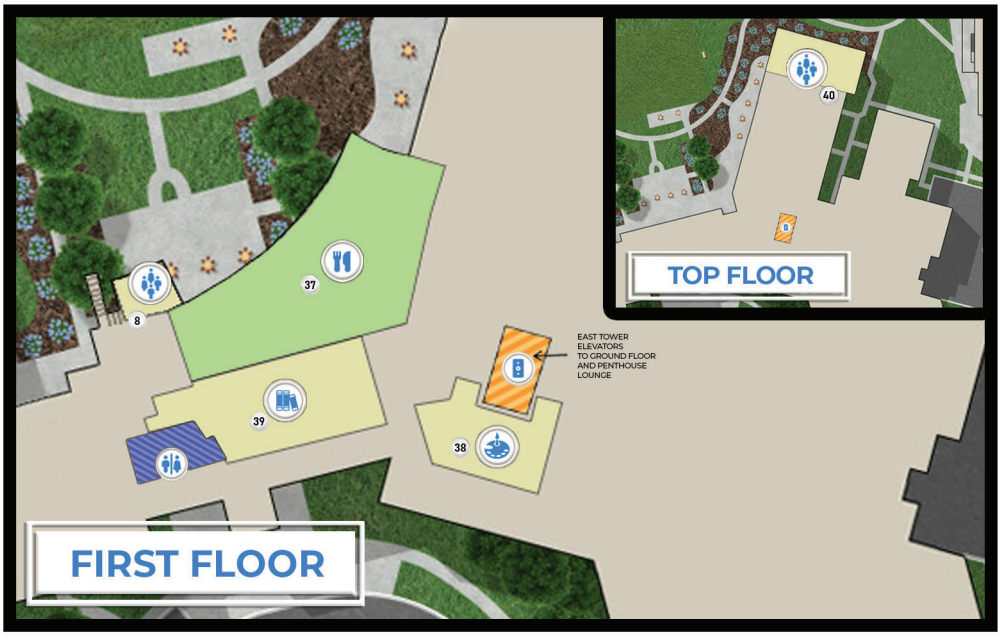

Westminster Canterbury
ON CHESAPEAKE BAY

WELCOME TO WESTMINSTER - CANTERBURY RESORT-STYLE AMENITIES

GROUND FLOOR

- 1 MAIN ENTRANCE
  Ⓞ 7:30 AM - 7:30 PM
- 2 THE HOY CENTER ENTRANCE
  Ⓞ 9 AM - 8 PM MON - FRI
  Ⓞ 9 AM - 5 PM SAT - SUN
- 3 STARFISH POINT GIFT SHOP & PHARMACY
  Ⓞ 9 AM - 7:30 PM MON - FRI
  Ⓞ 10 AM - 5 PM SAT - SUN
- 4 THE PUB
  CASUAL DINING
- 5 BEACHFRONT RESTAURANT
  FINE DINING (FORMAL ATTIRE)
  RESERVATIONS NEEDED
- 6 EAST TOWER SWIMMING POOL
- 7 WEST TOWER SWIMMING POOL
- 8 LATIMER TERRACE
  WITH OUTDOOR SEATING
- 9 BISEK COMMUNITY OUTDOOR GRILL
- 10 ANDERSON BAYVIEW ROOM
  LARGE MULTIPURPOSE ROOM
  RESERVATIONS NEEDED
- 11 WELLNESS STUDIO
  FITNESS STUDIO SPACE
- 12 FITNESS CENTER
  EXERCISE AND AQUATICS
- 13 PS SALON
- 14 THE HOLY TRINITY CHAPEL
  REGULAR WEEKLY SERVICES

- 15 THE CROQUET COURT
- 16 THE PUTTING GREEN
- 17 THE SEAWALL WITH FIREPIT
- 18 KAYAK STORAGE
- 19 BEACH VIEW SEATING
- 20 THE PEACE POLE
  OUR COMMITMENT TO BELONGING
- 21 TOWNE BANK
- 22 F&J TREASURES
  HIGH END THRIFT SHOP
  Ⓞ WED & FRI, 10 AM - 3PM
- 23 WOODPECKERS
  WOOD SHOP
- 24 THE BIRDSONG CLINIC
  PRIMARY MEDICAL CARE
- 25 CATERING OFFICES
- 26 THE COMMONS
  SMALLER MEETING SPACE
  RESERVATIONS NEEDED
- 27 THE LIVING ROOM
- 28 THE MEDITATION GARDEN

1. 29 THE TURTLE POND
   - 30 BOCCO COURT
   - 31 STONE REHAB CENTER "A"
   - 32 STONE REHAB CENTER "B"
   - 33 STONE REHAB GYM
   - 34 TURTLE COURTYARD
   - 35 MAILBOXES
     BOTH COMMUNITY AND USPS MAILBOXES
   - 36 PARKING
     RESTRICTIONS APPLY
2. **FIRST FLOOR**
3. 37 THE OVERLOOK
     COMMUNAL DINING
   - 38 ART STUDIO
   - 39 TAYLOR READING LOUNGE
     AND SOCIAL MEDIA LOUNGE
4. **TOP FLOOR (EAST TOWER)**
5. 40 THE PENTHOUSE LOUNGE
     FANTASTIC VIEW
     RESERVATIONS NEEDED

GROUND FLOOR

FIRST FLOOR

TOP FLOOR

STARFISH ROAD

SHORE DRIVE

WELCOME CENTER

CHESAPEAKE BAY